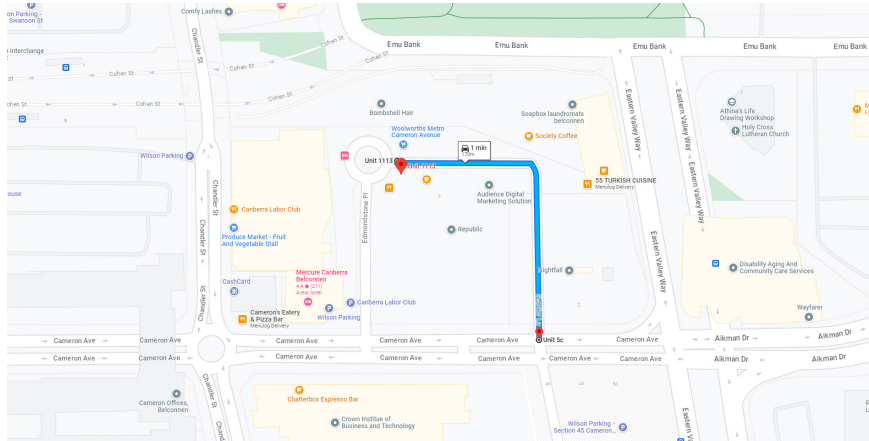

## LOCATION

Please see the following map guide to assist in finding the Abode Belconnen reception and carpark.

### Reception desk/ Entry location

The entry to Abode Belconnen reception, pick-up and drop-off bay is located at the end of Grazier Lane via Cameron Ave. please see details below as Google Maps images have not been updated.

Map data ©2023 Google 20 m

### Carpark Entry

The carpark is located on the otherside of the street under the Woolworths Metro. This is the location symbol for the Abode Belconnen on Google Maps. Please reference the below map and image.