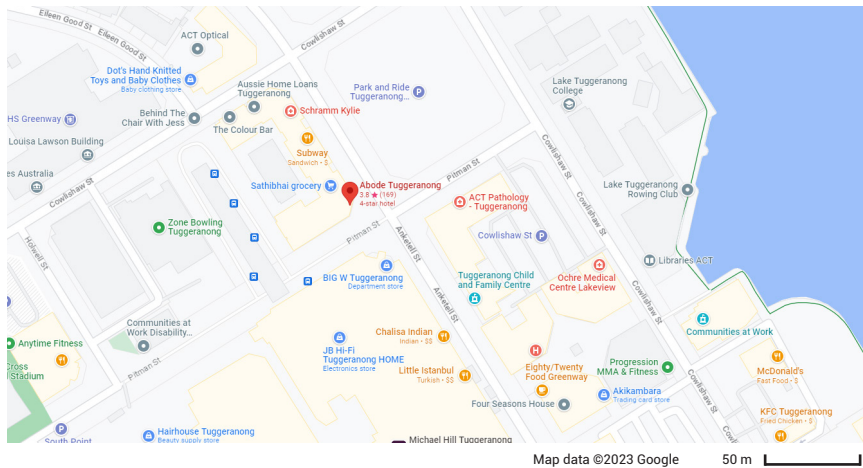

LOCATION

Please see the following map guide to assist in finding the Abode Tuggeranong reception and carpark.

Reception desk/ Entry location

 The location symbol is the entry to Abode Tuggeranong on Google Maps this is where the reception desk is located. This is located at the intersection of Anketell St and Pitman St.

Carpark Entry

The carpark is located on the otherside of the complex off Cowlshaw street. Please reference the below map and image.