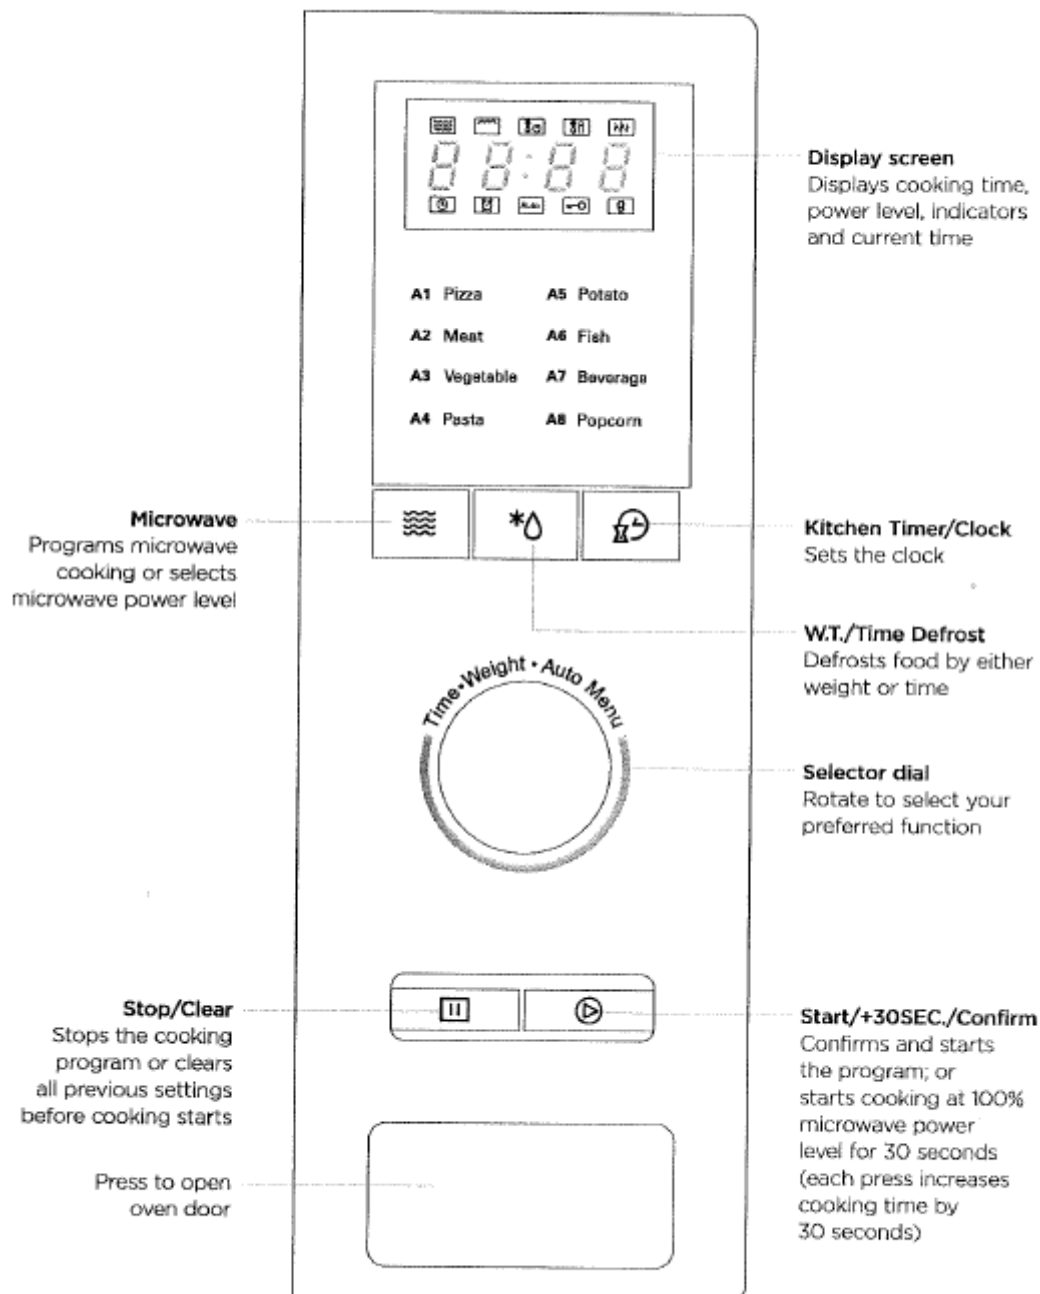

MICROWAVE

Please see the following operational guidelines to ensure optimal usage of the microwave:

Date: June 2024

Control Panel

Quick Start

Use this feature to automatically programme the oven to cook food at 100% power.

- 1 Turn **Selector dial** left to set cooking time on the **Display screen**, then press **Start/+30Sec./Confirm** to start cooking.
- 2 Press **Start/+30Sec./Confirm** to start the cooking time. Additional presses of **Start/+30Sec./Confirm** will increase the cooking time by 30 seconds up to a maximum of 95 minutes.

Microwave cooking

- 1 Press **Microwave** and the LED will display 'P100'.
- 2 Press **Microwave** repeatedly to adjust the power level between 100% and 10%, or turn **Selector dial** to choose the power you prefer. The display screen will show 'P100', 'P80', 'P50', 'P30' or 'P10' for each additional press.
- 3 Press **Start/+30Sec./Confirm** to confirm your selection.
- 4 Turn **Selector dial** to set cooking time from 0:05 to 95:00 minutes.
- 5 Press **Start/+30Sec./Confirm** again to start cooking.

PRESS	DISPLAY	POWER LEVEL	DESCRIPTION
Once	P100	100%	High
Twice	P80	80%	Medium High
3 times	P50	50%	Medium
4 times	P30	30%	Medium Low
5 times	P10	10%	Low

Example: If you want to use 80% microwave power to cook for 20 minutes: